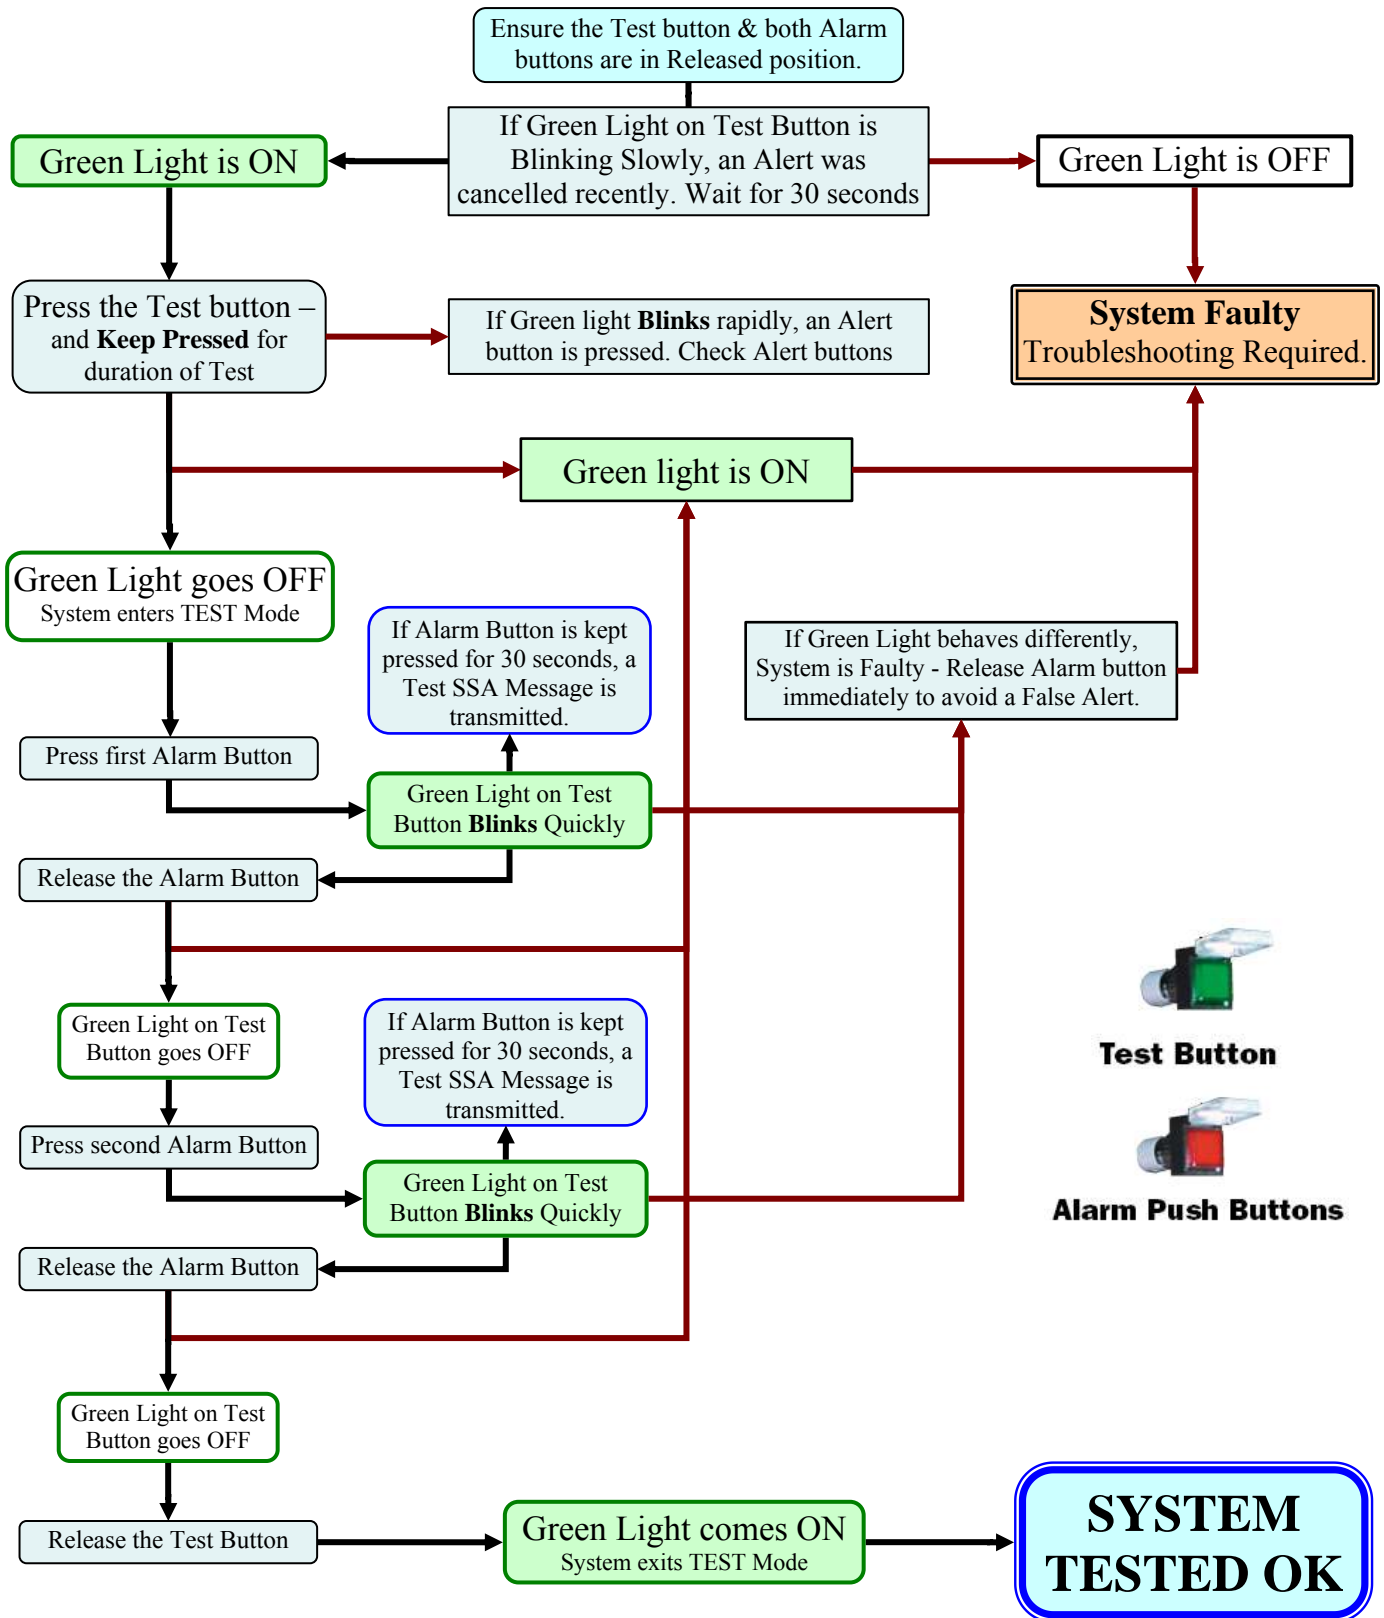

Ship Alert Security System

Model TT3000SSA – System Test Procedure

(Refer Page 50 of Manual)

Test Button

Alarm Push Buttons